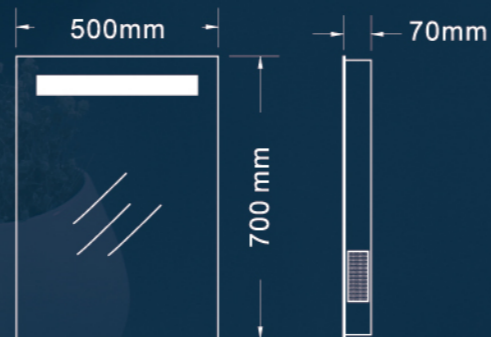

## ▶ Bluetooth LED Mirror

- ▶ Code : S2820
- ▶ Size : 500\*700\*70mm
- ▶ Customized size available
- ▶ With bluetooth
- ▶ Brushed aluminum

- Function:
- ▶ LED Lighting
  - ▶ Bluetooth Audio
  - ▶ Touch sensor