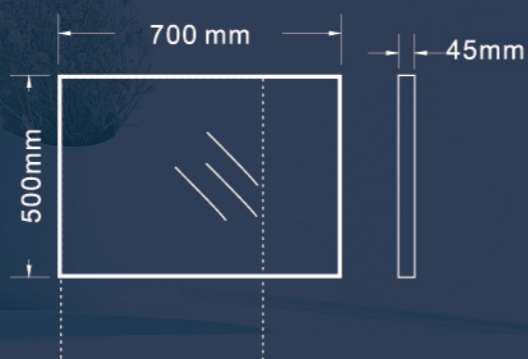

## ▶ Back lit LED Mirror

- ▶ Code: S9320
- ▶ Size: 700\*500\*45mm  
800\*600\*45mm
- ▶ Customized size available
- ▶ Aluminum frame with PC strip

- Function:
- ▶ LED Lighting
  - ▶ Touch sensor
  - ▶ Demist
  - ▶ Portrait or Landscape