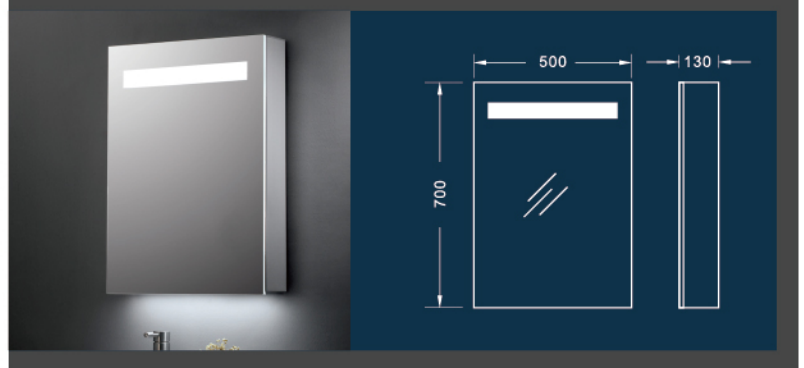

Code:CA-F0120-01S,CA-F0120-02S  
 Size:600\*700\*130mm,800\*700\*130mm  
 Opening:Double soft colse hinge door,  
 two side mirrorIntegrated LED lighting,  
 adjustable gals shelf  
 Material:Aluminum  
 Customized size available