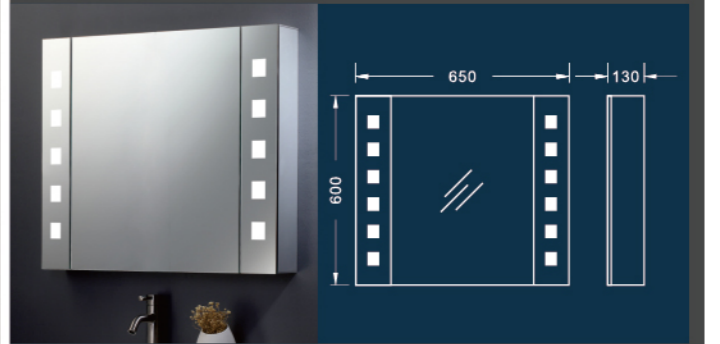

Code: CA-S5630-01D
Size: 650*600*130mm
Opening: single soft close hinge door,
two side mirror integrated LED lighting,
adjustable glass shelf
Material: Aluminum