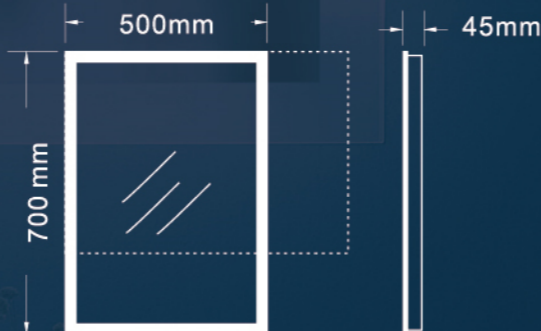

Function:

- LED Lighting
- Touch sensor
- Ip44
- Frosted acrylic
- Portrait or Landscape