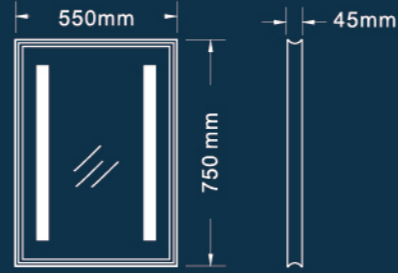

#### Function:

- ▶ LED Lighting
- ▶ LED mirror front light
- ▶ Rocker switch
- ▶ IP44

Code: H0330  
Size: 550\*750\*45mm  
Customized size available  
PS frame with Back-lit LED

- Function:
- ▶ LED Lighting
  - ▶ Touch sensor
  - ▶ IP44