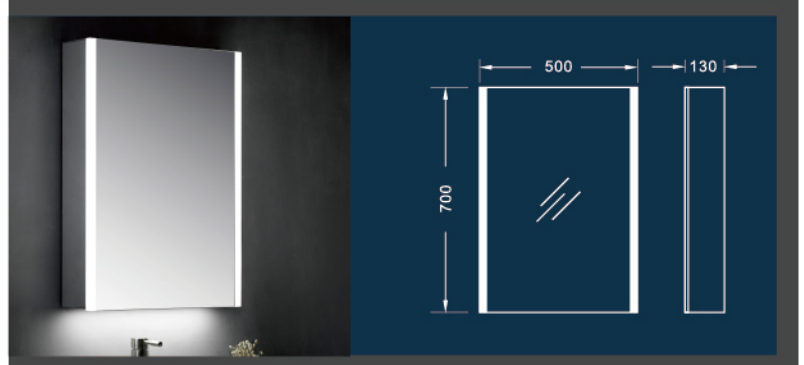

Code:CA-S0920-02D
Size:500*700*130mm
Opening:Single soft colse hinge door,
two side mirror , integrated LED lighting,
infrared control. adjustable glass shelf
Material:Aluminum