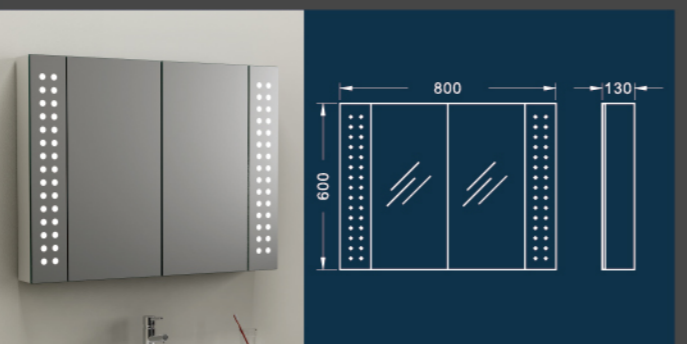

Code: CA-S5530-01S
Size: 800*650*130mm
Opening: single soft close hinge door,
two side mirror integrated LED lighting,
adjustable glass shelf
Material: Aluminum