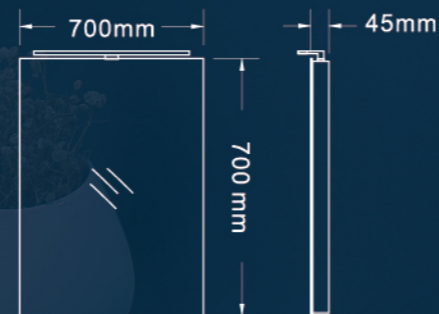

Function:

- LED Lighting
- LED mirror front light
- Rocker switch
- IP44