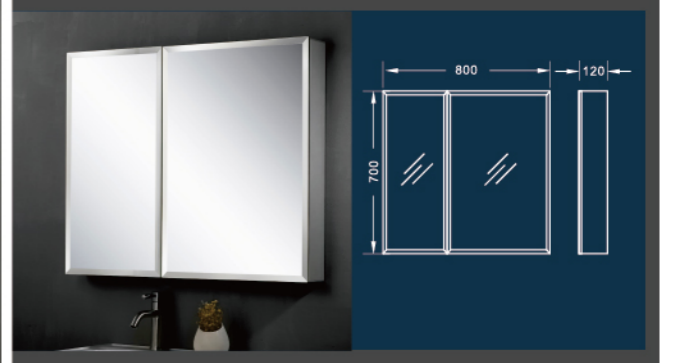

Code:CA00100Z-B
Size:800*700*120mm
Opening:15mm bevelled edge,
soft colse hinge door, two side mirror,
adjustable glass self can cominated together,
reversable
Material:Aluminum