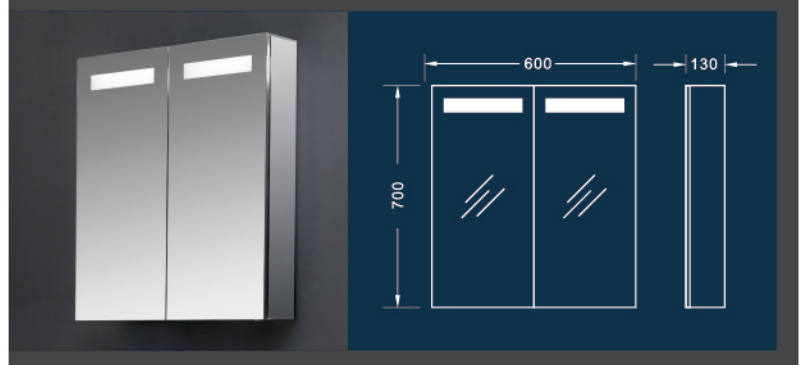

Code:CA-F0120-01S,CA-F0120-02S
Size:600*700*130mm,800*700*130mm
Opening:Double soft colse hinge door,
two side mirrorIntegrated LED lighting,
adjustable gals shelf
Material:Aluminum
Customized size available