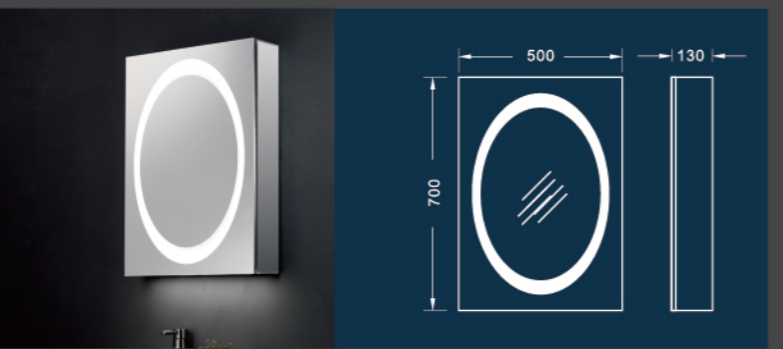

Code:CA-Z0120-01D
Size:500*700*130mm
Opening:single soft close hinge door ,
two side mirror Integrated LED lighting,
adjustable glass self