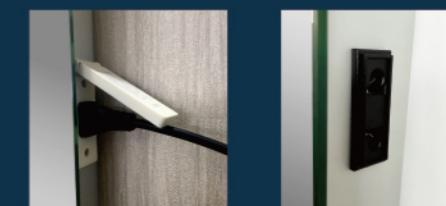

### ■ Optional Shaver socket

Code : S5330  
Size : 700\*500\*70mm  
Customized size available  
With bluetooth  
Brushed aluminum

Function:

- ▶ LED Lighting
- ▶ Buletooth Audio
- ▶ Touch sensor
- ▶ IP44

Code : S0130  
Size : 500\*700\*70mm  
Customized size available  
With bluetooth  
Brushed aluminum