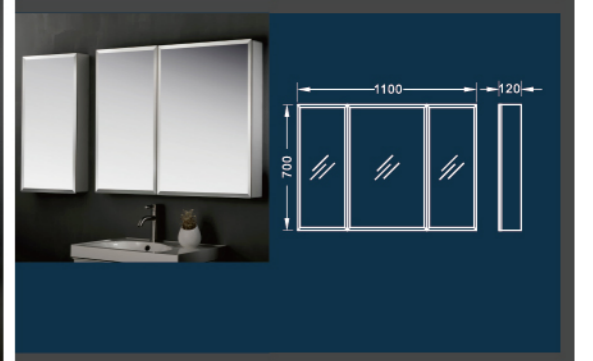

Code:CA00100Z-B  
 Size:800\*700\*120mm  
 Opening:15mm bevelled edge,  
 soft colse hinge door, two side mirror,  
 adjustable glass self can cominated together,  
 reversable  
 Material:Aluminum

Code:CA00100Z  
 Size:300\*700\*120mm+800\*700\*120mm  
 Opening:15mm bevelled edg,  
 soft colse hinge door, two side mirror,  
 adjustable glass self can cominated together  
 Material:Aluminum