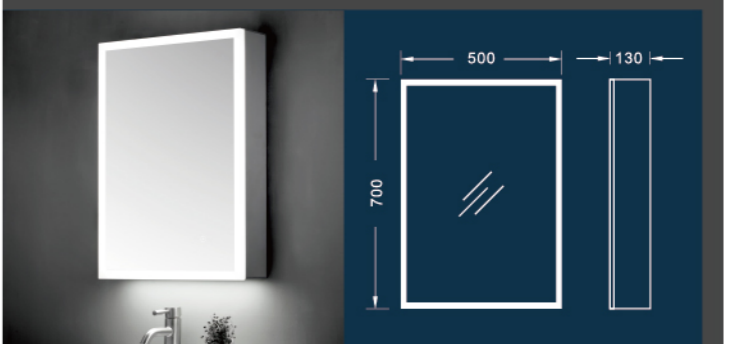

Code:CA-S0820-01D
Size:500*700*130
Opening:Single soft close hinge door,
two side mirror , integrated LED lighting,
infrared control,adjustable glass shelf
Material:Aluminum