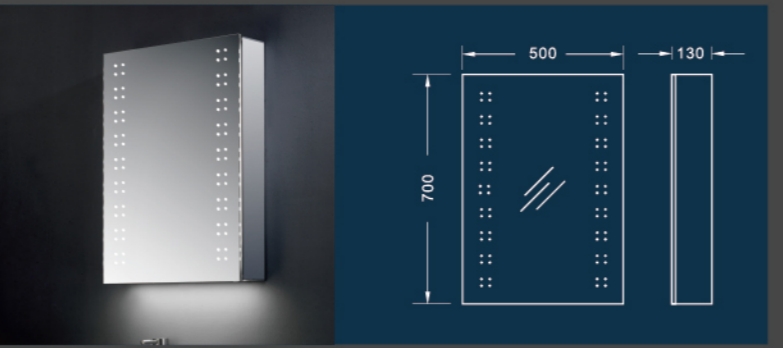

Code:CA-H0140-01D
Size:500*700*130mm
Opening:single soft close hinge door,
two side mirror Integrated LED lighting,
adjustable glass shelf
Material:Aluminum