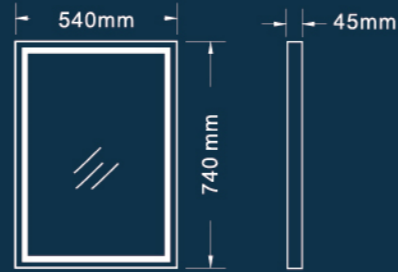

Code: H0330
Size: 550*750*45mm
Customized size available
PS frame with Back-lit LED

1. Function:
2. LED Lighting
   - Touch sensor
   - IP44

Code: S0820
Size: 540*740*45mm
Customized size available
PS frame with Back-lit LED

1. Function:
2. LED Lighting
   - Touch sensor
   - IP44

Mirror cabinet with Aluminum