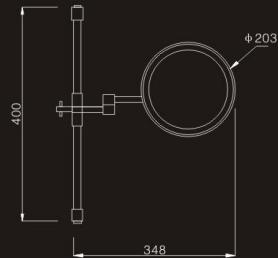

**LSK-WLF**

**LSK1-WLF**

**LSL-WLF**

LUSHUI LI

LS8A-WL

**Type:** Wall mounted round mirror with LED light  
**Size:** 8" 8.5" 9" 9.5" 10"  
**Fold:** 1x, 3x, 5x, 7x, 10x  
**Material:** Brass, Iron, stainless steel  
**Color plated:** chrome, gold, nickel, ORB, white, black, coffee, etc.  
**Power supplied:** AC 110-260V used; 4 AAA, 4 AA batteries, rechargeable battery  
**Light color:** white, warm white, yellow, 3 light color changed  
**Switch:** boat, illuminated rocker, push button, double pole, slide, etc.  
**Connect:** plug, hard wires in side wall

Round wall lighting mirror series  
 挂墙圆灯镜系列

LS8A1-WL

LS8A2-WL (单臂)

**LS8C-WL**(一个镜框)

**LS8D-WL**(两个镜框)

**LS8G-WL**

**LS85D-WL**(两个镜框)

**LS8C2-WL**

**LS9C-WL**(两个镜框)

**Type:** Wall mounted removable mirror with LED light  
**Size:** 8" , 8.5" , 9" , 9.5" , 10"  
**Fold:** 1x,3x,5x,7x,10x  
**Material:** Brass, Iron, stainless steel  
**Color plated:** chrome, gold, nickel, ORB, white, black, coffee, etc.  
**Power supplied:** AC 110-260V used; 4 AAA, 4 AA batteries, rechargeable battery  
**Light color:** white, warm white, yellow, 3 light color changed  
**Switch:** boat, illuminated rocker, push button, double pole, slide, etc.  
**Connect:** plug, hard wires in side wall

**LSYP-WL**

**款式:** 上下可移动灯镜  
**规格:** 8寸, 8.5寸, 9寸, 9.5寸, 10寸  
**镜倍:** 平镜, 3倍, 5倍, 7倍, 10倍放大  
**材质:** 铜铁-不锈钢  
**颜色:** 金, 铬, 镍, 青古, 红古, 黄古, 枪黑, 白色, 黑色, 咖啡色等等  
**供电方式:** AC 100-265V 使用, 可充电池, 适配器, 4节7号或5号电池  
**灯光色:** 白光, 暖光, 黄光, 三色变光  
**开关形式:** 船形开关, 旋钮开关, 按钮开关, 分段开关, 金属触摸开关, 镜片触摸开关, 拉线开关  
**出线方式:** 插头线, 暗装连端式