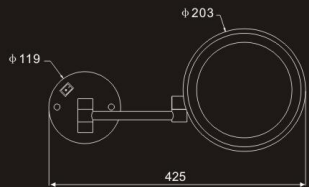

Switch: boat, illuminated rocker, push button, double pole, slide, etc.

Connect: plug, hard wires in side wall

款式: 挂墙LED方灯镜

规格: 8寸

倍数: 平镜, 3倍, 5倍, 7倍放大

材质: 铁, 铜, 不锈钢

颜色: 金, 铬, 镍, 青古, 红古, 黄古, 枪黑, 白色, 黑色, 咖啡色等等

**LSK-WLF**

**LSK1-WLF**

**LSL-WLF**

LUSHUI LI

LS8A-WL

**Type:** Wall mounted round mirror with LED light  
**Size:** 8" 8.5" 9" 9.5" 10"  
**Fold:** 1x, 3x, 5x, 7x, 10x  
**Material:** Brass, Iron, stainless steel  
**Color plated:** chrome, gold, nickel, ORB, white, black, coffee, etc.  
**Power supplied:** AC 110-260V used; 4 AAA, 4 AA batteries, rechargeable battery  
**Light color:** white, warm white, yellow, 3 light color changed  
**Switch:** boat, illuminated rocker, push button, double pole, slide, etc.  
**Connect:** plug, hard wires in side wall

款式：挂墙LED圆灯镜  
 规格：8寸、8.5寸、9寸、9.5寸、10寸  
 镜倍：平镜、3倍、5倍、7倍放大  
 衬原：铜、铁、不锈钢  
 颜色：金、铬、镍、青古、红古、黄古、枪黑、白色、黑色、咖啡色等等  
 供电方式：AC100-265V 使用；可充电电池、适配器、4节7号或5号电池  
 灯光色：白光、暖光、黄光、三色变光  
 开关形式：船形开关、旋钮开关、按钮开关、分段开关、金属触摸开关、镜片触摸开关、拉线开关  
 出线方式：插头线、暗装连墙式