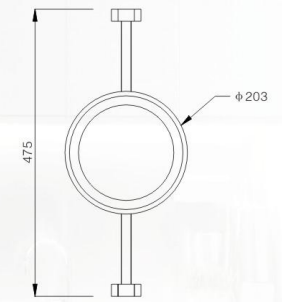

Type: Wall mounted removable mirror with LED light
Size: 8" , 8.5" , 9" , 9.5" , 10"
Fold: 1x,3x,5x,7x,10x
Material: Brass, Iron, stainless steel
Color plated: chrome, gold, nickel, ORB, white, black, coffee, etc.
Power supplied: AC 110-260V used; 4 AAA, 4 AA batteries, rechargeable battery
Light color: white, warm white, yellow, 3 light color changed
Switch: boat, illuminated rocker, push button, double pole, slide, etc.
Connect: plug, hard wires in side wall

款式: 上下可移动灯镜
规格: 8寸, 8.5寸, 9寸, 9.5寸, 10寸
镜倍: 平镜, 3倍, 5倍, 7倍, 10倍放大
材质: 铜铁-不锈钢
颜色: 金, 铬, 镍, 青古, 红古, 黄古, 枪黑, 白色, 黑色, 咖啡色等等
供电方式: AC 100-265V 使用, 可充电池, 适配器, 4节7号或5号电池
灯光色: 白光, 暖光, 黄光, 三色变光
开关形式: 船形开关, 旋钮开关, 按钮开关, 分段开关, 金属触摸开关, 镜片触摸开关, 拉线开关
出线方式: 插头线, 暗装连端式

Telescopic wall lighting mirror series
挂墙可移动灯镜系列

LS8L-WL