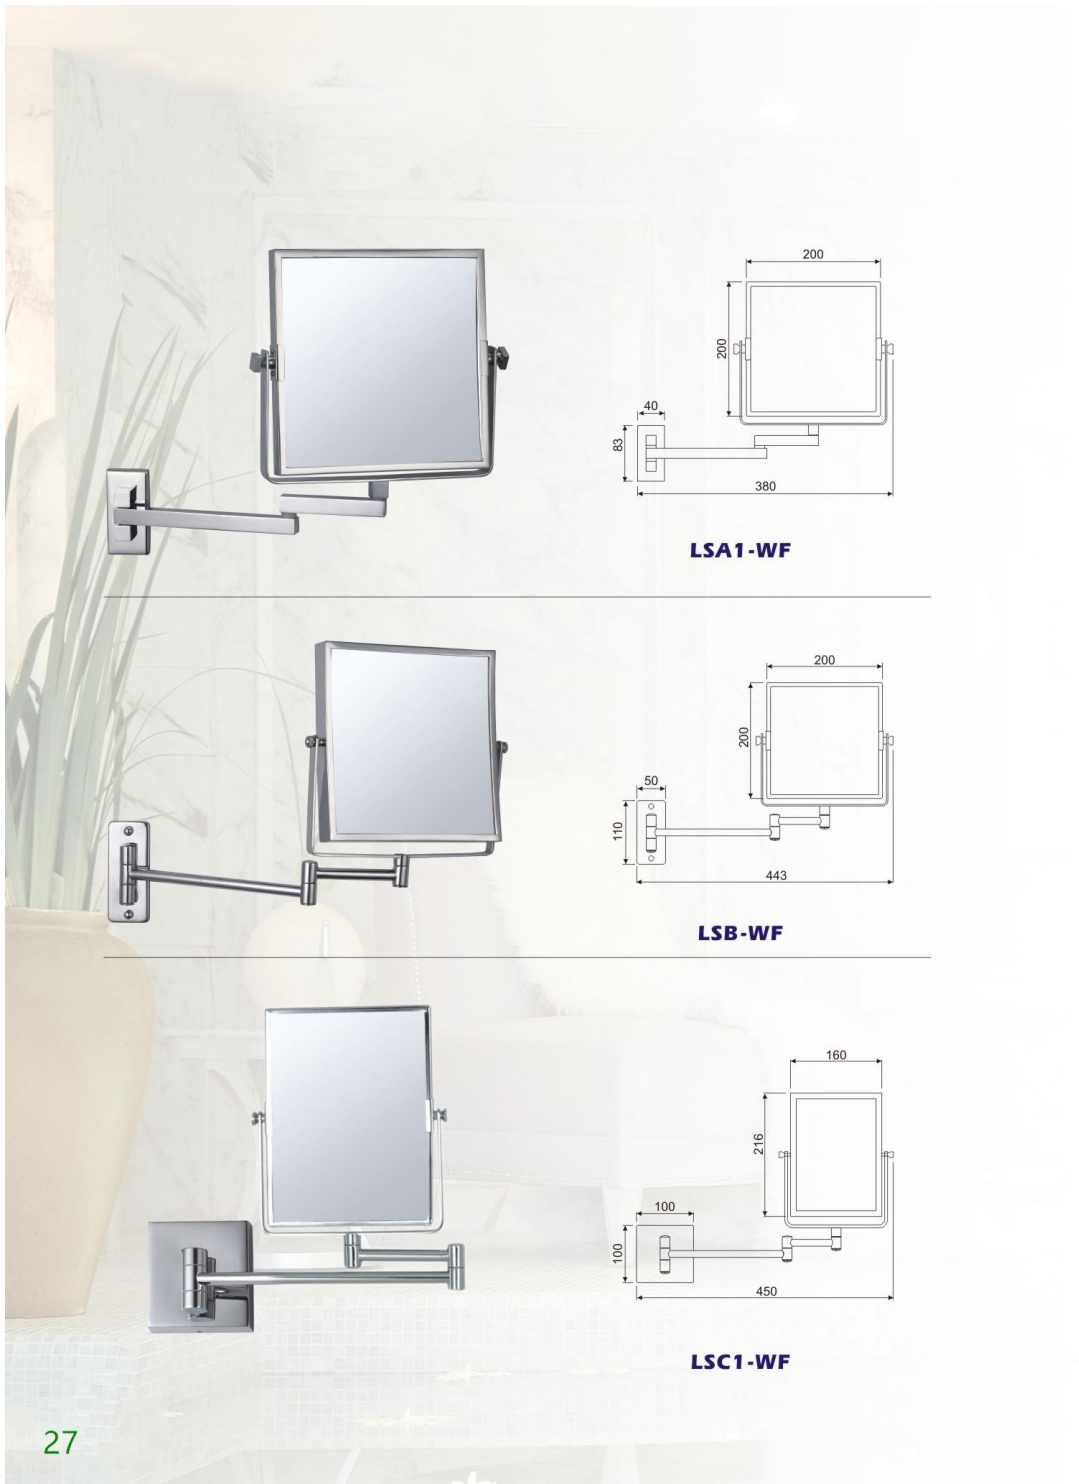

Type : table mirror with light  
Fold : 1x,3x,5x,7x  
Material : Brass,iron, stainless steel  
Color plated : chrome,gold,nickel,ORB,white,black,coffee, etc.  
Power supplied : AC 110-260V used; 4 AAA, 4 AA batteries, rechargeable battery  
Light color : white,warm white,yellow, 3 light color changed  
Switch : boat,illuminated rocker,push button,double pole,slide,etc.  
Connect : plug,adapter

**Connect :** plug, adapter

款式：台式圆灯镜

镜倍：平镜, 3倍, 5倍, 7倍, 10倍放大

材质：铜铁-不锈钢

颜色：金、铬、镍、青古、红古、黄古、枪黑、白色、黑色、咖啡色等等

供电方式：AC100-265V 使用, 可充电池, 适配器, 4节7号或5号电池

灯光色：白光、暖光、黄光, 三色变光

开关形式：船形开关, 旋钮开关, 按钮开关, 分段开关, 金属触摸开关, 镜片触摸开关, 拉线开关

出线方式：插头线或无

**LS9H-TL**

**LS8B-TL**

**Round stand lighting mirror series**

台式圆灯镜系列

**LS6D-TL**

**LS7I-TL**

**LS7B-TL**

**LS8H1-W**

**Type :** wall mount round mirror  
**Size :** 6" ,7" ,8"  
**Fold :** 1x,3x,5x,7x,10x  
**Material :** Brass,iron, stainless steel  
**Color plated :** chrome,gold,nickel,ORB,white,black,coffee, etc.