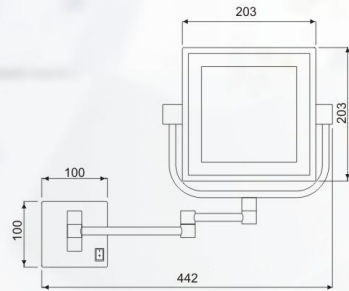

LSF-WLF

Square wall lighting mirror series
挂墙方灯镜系列