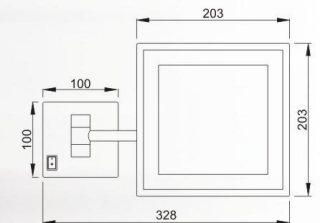

Square wall lighting mirror series

挂墙方灯镜系列

LSA-WLF

LSA1-WLF(单臂)

LSC1-WLF(单臂)

LSC-WLF

Type: Wall mounted square mirror with LED light

Size: 8" x8"