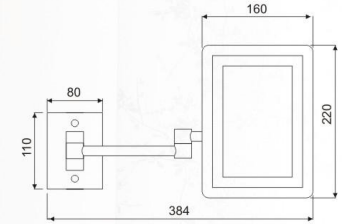

**LSK-WLF**

**LSK1-WLF**

**LSL-WLF**

LUSHUI LI

LS8A-WL

**Type:** Wall mounted round mirror with LED light  
**Size:** 8" 8.5" 9" 9.5" 10"  
**Fold:** 1x, 3x, 5x, 7x, 10x  
**Material:** Brass, Iron, stainless steel  
**Color plated:** chrome, gold, nickel, ORB, white, black, coffee, etc.  
**Power supplied:** AC 110-260V used; 4 AAA, 4 AA batteries, rechargeable battery  
**Light color:** white, warm white, yellow, 3 light color changed  
**Switch:** boat, illuminated rocker, push button, double pole, slide, etc.  
**Connect:** plug, hard wires in side wall