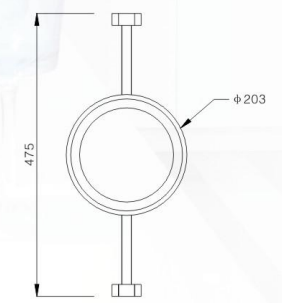

Type: Wall mounted removable mirror with LED light
Size: 8" , 8.5" , 9" , 9.5" , 10"
Fold: 1x,3x,5x,7x,10x
Material: Brass, Iron, stainless steel
Color plated: chrome, gold, nickel, ORB, white, black, coffee, etc.
Power supplied: AC 110-260V used; 4 AAA, 4 AA batteries, rechargeable battery
Light color: white, warm white, yellow, 3 light color changed
Switch: boat, illuminated rocker, push button, double pole, slide, etc.
Connect: plug, hard wires in side wall

款式: 上下可移动灯镜
规格: 8寸, 8.5寸, 9寸, 9.5寸, 10寸
镜倍: 平镜, 3倍, 5倍, 7倍, 10倍放大
材质: 铜铁-不锈钢
颜色: 金, 铬, 镍, 青古, 红古, 黄古, 枪黑, 白色, 黑色, 咖啡色等等
供电方式: AC 100-265V 使用, 可充电池, 适配器, 4节7号或5号电池
灯光色: 白光, 暖光, 黄光, 三色变光
开关形式: 船形开关, 旋钮开关, 按钮开关, 分段开关, 金属触摸开关, 镜片触摸开关, 拉线开关
出线方式: 插头线, 暗装连端式

Telescopic wall lighting mirror series
挂墙可移动灯镜系列

LS8PL-WL