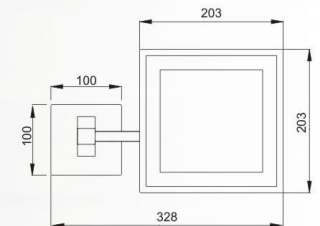

LSA1-WLF(单臂)