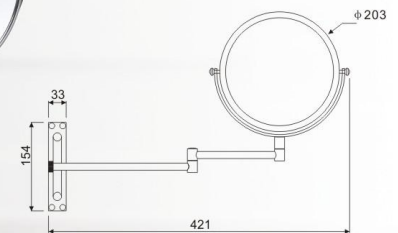

LS8H1-W

Type : wall mount round mirror
Size : 6" ,7" ,8"
Fold : 1x,3x,5x,7x,10x
Material : Brass,iron, stainless steel
Color plated : chrome,gold,nickel,ORB,white,black,coffee, etc.

款式：挂墙圆镜
规格：6" ,7" ,8"
镜格：1x,3x,5x,7x,10x
材质：铜,铁
颜色：金,铬,镍,青古,红古,黄古,枪黑,白色,黑色,咖啡色等等

Round wall mirror series
挂墙圆镜系列