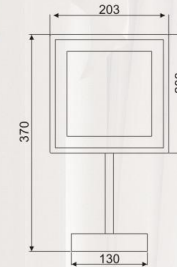

Square stand lighting mirror series
台式方灯镜系列

Type : table mirror with light
Fold : 1x,3x,5x,7x
Material : Brass,iron, stainless steel
Color plated : chrome,gold,nickel,ORB,white,black,coffee, etc.
Power supplied : AC 110-260V used; 4 AAA, 4 AA batteries, rechargeable battery
Light color : white,warm white,yellow, 3 light color changed
Switch : boat,illuminated rocker,push button,double pole,slide,etc.
Connect : plug,adapter

款式：台式长方形或正方形灯镜
镜倍：平镜,3倍,5倍,7倍,10倍放大
材质：铜,铁,不锈钢
颜色：金,铬,镍,青古,红古,黄古,枪黑,白色,黑色,咖啡色等等
供电方式：AC100-265V 使用,可充电池,适配器,4节7号或5号电池
灯光色：白光,暖光,黄光,三色变光
开关形式：船形开关,旋钮开关,按钮开关,分段开关,金属触摸开关,镜片触摸开关,拉线开关
出线方式：插头线,适配器

LSA-TLF