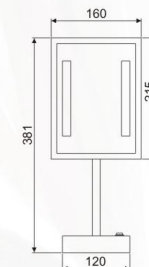

Square stand lighting mirror series
台式方灯镜系列

Type : table mirror with light
Fold : 1x,3x,5x,7x
Material : Brass,iron, stainless steel
Color plated : chrome,gold,nickel,ORB,white,black,coffee, etc.
Power supplied : AC 110-260V used; 4 AAA, 4 AA batteries, rechargeable battery
Light color : white,warm white,yellow, 3 light color changed
Switch : boat,illuminated rocker,push button,double pole,slide,etc.
Connect : plug,adapter

款式：台式长方形或正方形灯镜
镜倍：平镜,3倍,5倍,7倍,10倍放大
材质：铜,铁,不锈钢
颜色：金,铬,镍,青古,红古,黄古,枪黑,白色,黑色,咖啡色等等
供电方式：AC100-265V 使用,可充电池,适配器,4节7号或5号电池
灯光色：白光,暖光,黄光,三色变光
开关形式：船形开关,旋钮开关,按钮开关,分段开关,金属触摸开关,镜片触摸开关,拉线开关
出线方式：插头线,适配器