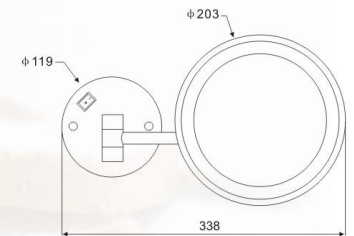

LUSHUI LI

Type: Wall mounted round mirror with LED light
Size: 8" 8.5" 9" 9.5" 10"
Fold: 1x, 3x, 5x, 7x, 10x
Material: Brass, Iron, stainless steel
Color plated: chrome, gold, nickel, ORB, white, black, coffee, etc.
Power supplied: AC 110-260V used; 4 AAA, 4 AA batteries, rechargeable battery
Light color: white, warm white, yellow, 3 light color changed
Switch: boat, illuminated rocker, push button, double pole, slide, etc.
Connect: plug, hard wires in side wall

款式：挂墙LED圆灯镜
规格：8寸、8.5寸、9寸、9.5寸、10寸
镜倍：平镜、3倍、5倍、7倍放大
衬原：铜、铁、不锈钢
颜色：金、铬、镍、青古、红古、黄古、枪黑、白色、黑色、咖啡色等等
供电方式：AC100-265V 使用；可充电电池、适配器、4节7号或5号电池
灯光色：白光、暖光、黄光、三色变光
开关形式：船形开关、旋钮开关、按钮开关、分段开关、金属触摸开关、镜片触摸开关、拉线开关
出线方式：插头线、暗装连墙式

Round wall lighting mirror series
挂墙圆灯镜系列