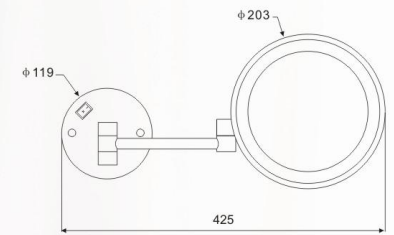

Round wall lighting mirror series
挂墙圆灯镜系列

LS8A1-WL