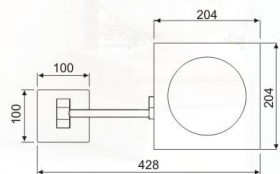

LSPA1-WLF

LSPA-WLF

LSPL-WLF (夹心亚克力)