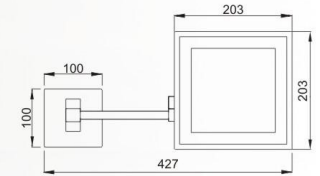

Square wall lighting mirror series

挂墙方灯镜系列

LSA-WLF