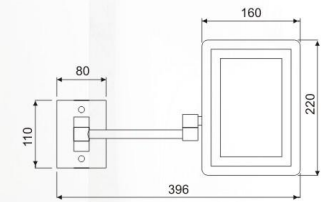

**LSK-WLF**

**LSK1-WLF**

**LSL-WLF**

LUSHUI LI

LS8A-WL

**Type:** Wall mounted round mirror with LED light  
**Size:** 8" 8.5" 9" 9.5" 10"  
**Fold:** 1x, 3x, 5x, 7x, 10x  
**Material:** Brass, Iron, stainless steel  
**Color plated:** chrome, gold, nickel, ORB, white, black, coffee, etc.  
**Power supplied:** AC 110-260V used; 4 AAA, 4 AA batteries, rechargeable battery  
**Light color:** white, warm white, yellow, 3 light color changed  
**Switch:** boat, illuminated rocker, push button, double pole, slide, etc.  
**Connect:** plug, hard wires in side wall