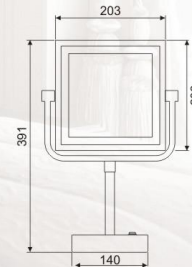

Square stand lighting mirror series
台式方灯镜系列

Type : table mirror with light
Fold : 1x,3x,5x,7x
Material : Brass,iron, stainless steel
Color plated : chrome,gold,nickel,ORB,white,black,coffee, etc.
Power supplied : AC 110-260V used; 4 AAA, 4 AA batteries, rechargeable battery
Light color : white,warm white,yellow, 3 light color changed
Switch : boat,illuminated rocker,push button,double pole,slide,etc.
Connect : plug,adapter

款式：台式长方形或正方形灯镜
镜倍：平镜,3倍,5倍,7倍,10倍放大
材质：铜,铁,不锈钢
颜色：金,铬,镍,青古,红古,黄古,枪黑,白色,黑色,咖啡色等等
供电方式：AC100-265V 使用,可充电池,适配器,4节7号或5号电池
灯光色：白光,暖光,黄光,三色变光
开关形式：船形开关,旋钮开关,按钮开关,分段开关,金属触摸开关,镜片触摸开关,拉线开关
出线方式：插头线,适配器