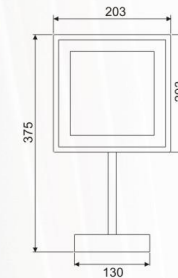

Square stand lighting mirror series
台式方灯镜系列

Type : table mirror with light
Fold : 1x,3x,5x,7x
Material : Brass,iron, stainless steel
Color plated : chrome,gold,nickel,ORB,white,black,coffee, etc.
Power supplied : AC 110-260V used; 4 AAA, 4 AA batteries, rechargeable battery
Light color : white,warm white,yellow, 3 light color changed
Switch : boat,illuminated rocker,push button,double pole,slide,etc.
Connect : plug,adapter

款式：台式长方形或正方形灯镜
镜倍：平镜,3倍,5倍,7倍,10倍放大
材质：铜,铁,不锈钢
颜色：金,铬,镍,青古,红古,黄古,枪黑,白色,黑色,咖啡色等等
供电方式：AC100-265V 使用,可充电池,适配器,4节7号或5号电池
灯光色：白光,暖光,黄光,三色变光
开关形式：船形开关,旋钮开关,按钮开关,分段开关,金属触摸开关,镜片触摸开关,拉线开关
出线方式：插头线,适配器

LSC-TLF