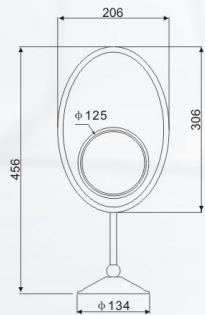

**LSK-WLF**

**LSK1-WLF**

**LSL-WLF**

LUSHUI LI

LS8A-WL

**Type:** Wall mounted round mirror with LED light  
**Size:** 8" 8.5" 9" 9.5" 10"  
**Fold:** 1x, 3x, 5x, 7x, 10x  
**Material:** Brass, Iron, stainless steel  
**Color plated:** chrome, gold, nickel, ORB, white, black, coffee, etc.  
**Power supplied:** AC 110-260V used; 4 AAA, 4 AA batteries, rechargeable battery  
**Light color:** white, warm white, yellow, 3 light color changed  
**Switch:** boat, illuminated rocker, push button, double pole, slide, etc.  
**Connect:** plug, hard wires in side wall

**LS8H1-W**

**Type :** wall mount round mirror  
**Size :** 6" ,7" ,8"  
**Fold :** 1x,3x,5x,7x,10x  
**Material :** Brass,iron, stainless steel  
**Color plated :** chrome,gold,nickel,ORB,white,black,coffee, etc.

**LSG-TF**

**LSE-TF**

**Square stand mirror series**  
台式方鏡系列

**LSP-TF**

**LSC-TF**

**LS8E-T**

**Type :** Table round mirror

**Size :** 5.5" ,6" ,7" ,8"

**Round stand mirror series**

台式圆镜系列

**LS6A-T**

**LS6B-T**

**LS6F-T**

**LS8C-T**

**LSF-TY**

**LSA-TY**