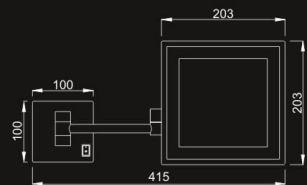

Square wall lighting mirror series

挂墙方灯镜系列

LSA-WLF

LSA1-WLF(单臂)

LSC1-WLF(单臂)

LSC-WLF

Type: Wall mounted square mirror with LED light

Size: 8" x8"