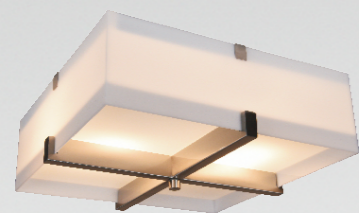

Item No.: WNC2655
Material: Steel & Fabric
Size: 18" L x 18" W x 6" H
Color: Brushed nickel and white fabric shade
Socket: 2 x E26